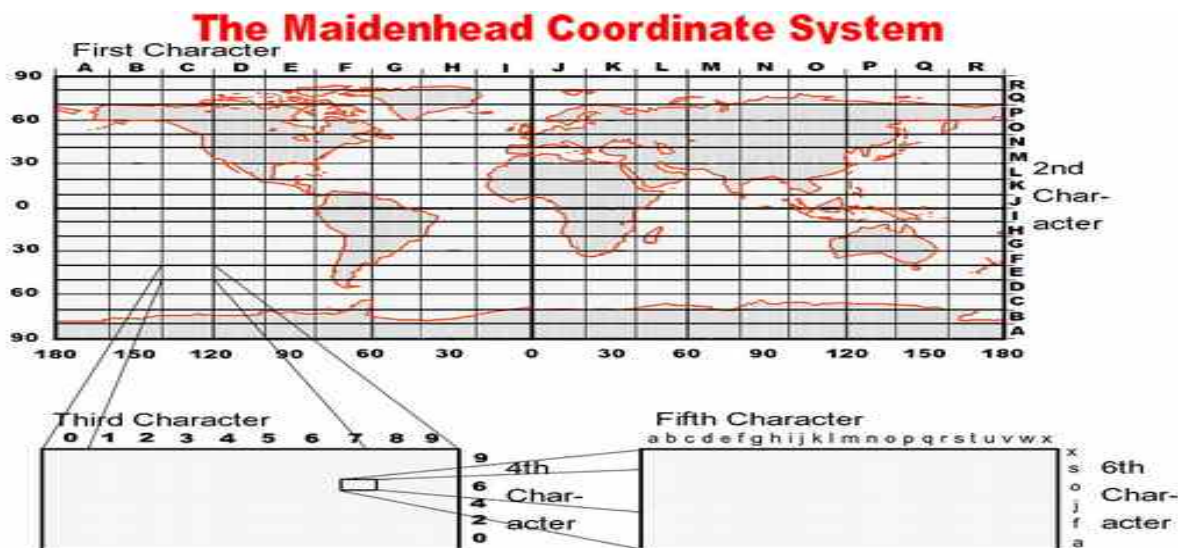

* CX5FK was given as Reunion Island and SA-030. Corrections based on callsign lookup.